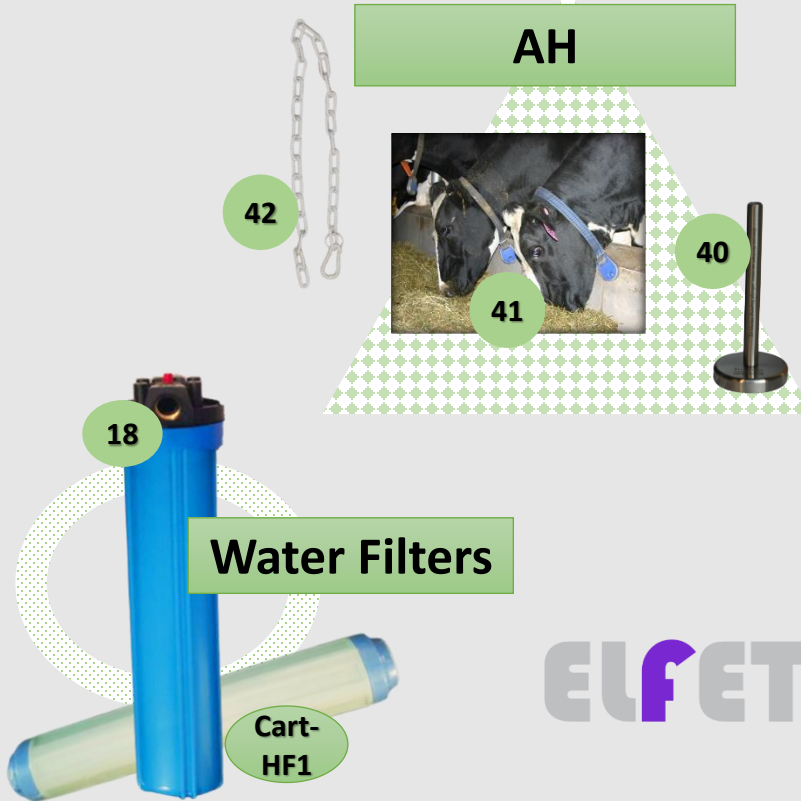

Item	Order Ref	Description
Category : Water Filters		
18	HF1	Any Specific requirement – Please enquire
Category : Plant support		
25	VG-SSD	SS Water Disc – unpolished - Various sizes for Agri Horticulture
26	VG-GC	Galvanised Chain 20cm : Link-3mm
27	VG-CR	Twisted Copper Rods – set of 5 : 14cm length x 4mm
Category : Treatment of third party items – on application		
30	VG-01	Treatment of 6-Pack Seedling trays each
31	VG-02	Treatment of Seeds per small packet Packets of ≥10grams
32	VG-03	Treatment of plastic seedling bags: Small, Medium, Large
Category : Bee Keeping		
33	B-Frames	Treatment of Beehive Frames each
33a	B-Hive	Treatment of Complete Beehive - incl frames
34	SH-10405	Tumbled stones – un-polished 2-4cm each(4 per beehive)
35	SH-10505	Shungite pebbles 2-7cm each (4 per beehive)
36	SH-21213	Shungite Disc 30 x 3mm each 2 per beehive)
25	VG-SSD	SS Water Disc – unpolished - Various sizes for Agri Horticulture
Category : Agriculture and AH		
38a	Cu-Plate Insert	Copper water tank inserts – 348 x 153 x 3mm (limited)
38b	SS-Plate Insert	Stainless Steel tank Inserts – 348 x 153 x 2mm
39	Agri 1/24	Agri Resonance Chamber - only via Dist agreement – SA only!
40	Plunger	AI Plunger (given with cow belts only)
41	Cow belts	Cow belts – Approx. 500 of old version only
42	Goat Chains	Goat chains. 52cm x 4mm. Incl Carabiner Clip

ELFET®