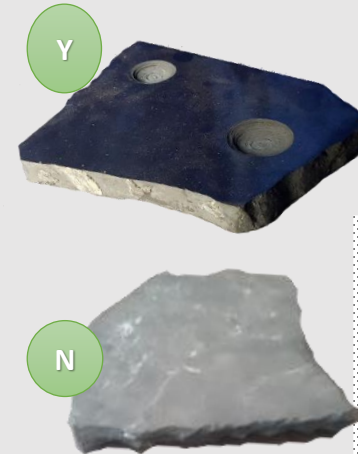

ELFET®

EMF Catalogue 2026