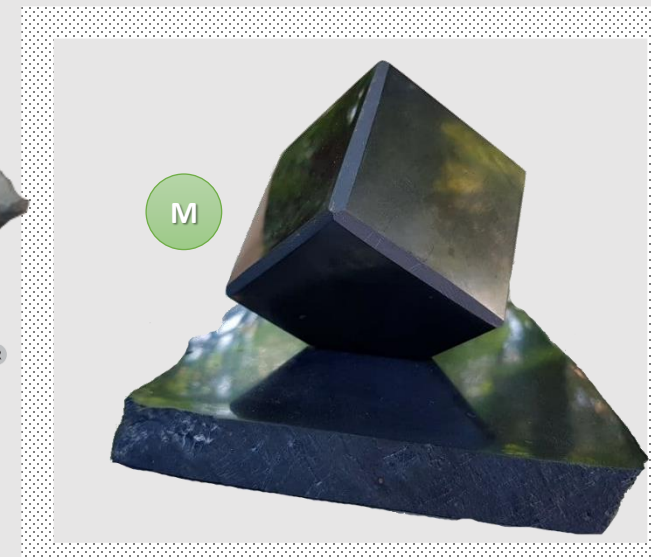

ELFET®

EMF Catalogue 2026