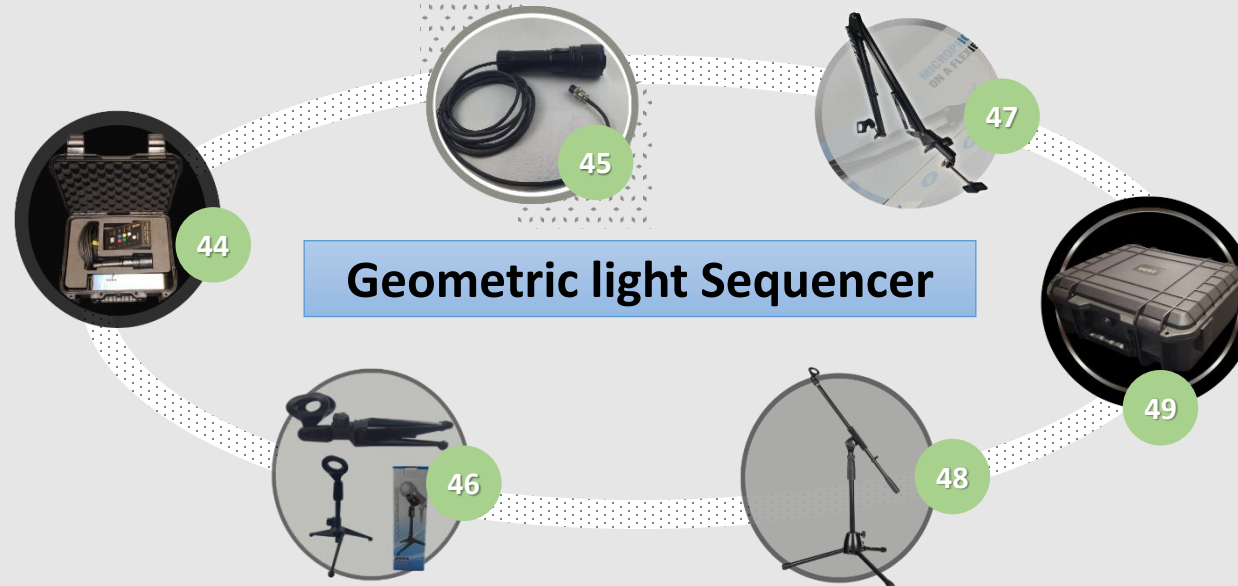

Vitality Lights

- ✓ Provides natural pain relief
- ✓ Structures Drinking Water
- ✓ Reduces Stress
- ✓ Balances meridians and aids in healing
- ✓ Home or therapy use

Two options;

- Green Torch (replacing Green Laser)
- Geometric Light Sequencer Kit

Agri Light Sequencer

- ✓ Supplement your existing lightning infrastructure
- ✓ Can be Laser, LED or Fibre Optic
- ✓ Our lights only used to carry Geometric sequences

Green Torch

43

Geometric light Sequencer