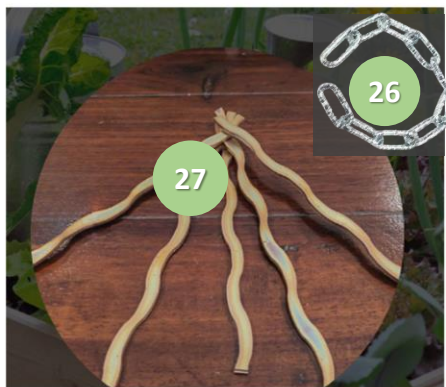

35

25

34

Beekeeping

Plant Support

26

27

Agriculture

38a&b

39

Proven results

ELFET[®] for Agriculture, AH and Beekeeping

ELFET[®]

Item	Order Ref	Description
Category : Water Filters		
18	HF1	Any Specific requirement – Please enquire
Category : Plant support		
25	VG-SSD	SS Water Disc – unpolished - Various sizes for Agri & Horticulture
26	VG-GC	Galvanised Chain 20cm : Link-3mm
27	VG-CR	Twisted Copper Rods – set of 5 : 14cm length x 4mm
Category : Treatment of third party items – on application		
30	VG-01	Treatment of 6-Pack Seedling trays each
31	VG-02	Treatment of Seeds per small packet Packets of ≥10grams
32	VG-03	Treatment of plastic seedling bags: Small, Medium, Large
Category : Bee Keeping		
33	B-Frames	Treatment of Beehive Frames each
33a	B-Hive	Treatment of Complete Beehive - incl frames
34	SH-10405	Tumbled stones – un-polished 2-4cm each(4 per beehive)
35	SH-10505	Shungite pebbles 2-7cm each (4 per beehive)
36	SH-21213	Shungite Disc 30 x 3mm each 2 per beehive)
25	VG-SSD	SS Water Disc – unpolished - Various sizes for Agri & Horticulture
Category : Agriculture and AH		
38a	CU-Plate insert	Copper water tank inserts – 348 x 153 x 3mm (limited)
38b	SS-Plate Insert	Stainless Steel tank Inserts – 348 x 153 x 2mm
39	Agri 1/24	Agri Resonance Chamber - only via Dist agreement – SA only!
40	AH Plunger-1	AI Semen Thawing Plunger (given with cow belts only)
41	Neck Belts-Bovine	Cow belts - Approx. 500 of old version only (NEW = Chains)
42	Goat Chain	Goat chains. 52cm x 4mm. Incl Carabiner Clip