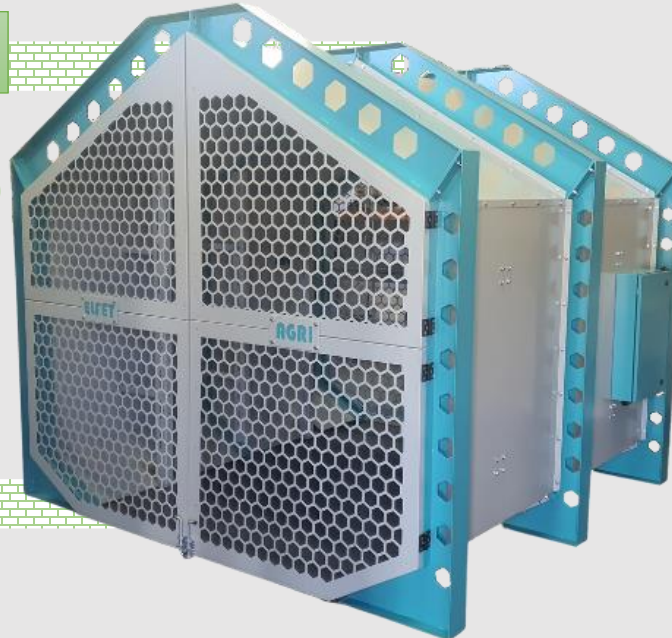

35

25

34

Beekeeping

Plant Support

26

27

Agriculture

38a&b

39

Proven results

ELFET[®] for Agriculture, AH and Beekeeping

ELFET[®]

Item	Order Ref	Description
Category : Water Filters		
18	HF1	Any Specific requirement – Please enquire
Category : Plant support		
25	VG-SSD	SS Water Disc – unpolished - Various sizes for Agri & Horticulture
26	VG-GC	Galvanised Chain 20cm : Link-3mm
27	VG-CR	Twisted Copper Rods – set of 5 : 14cm length x 4mm
Category : Treatment of third party items – on application		
30	VG-01	Treatment of 6-Pack Seedling trays each
31	VG-02	Treatment of Seeds per small packet Packets of ≥10grams
32	VG-03	Treatment of plastic seedling bags: Small, Medium, Large
Category : Bee Keeping		
33	B-Frames	Treatment of Beehive Frames each
33a	B-Hive	Treatment of Complete Beehive - incl frames
34	SH-10405	Tumbled stones – un-polished 2-4cm each(4 per beehive)
35	SH-10505	Shungite pebbles 2-7cm each (4 per beehive)
36	SH-21213	Shungite Disc 30 x 3mm each 2 per beehive)
25	VG-SSD	SS Water Disc – unpolished - Various sizes for Agri & Horticulture
Category : Agriculture and AH		
38a	CU-Plate insert	Copper water tank inserts – 348 x 153 x 3mm (limited)
38b	SS-Plate Insert	Stainless Steel tank Inserts – 348 x 153 x 2mm
39	Agri 1/24	Agri Resonance Chamber - only via Dist agreement – SA only!
40	AH Plunger-1	AI Semen Thawing Plunger (given with cow belts only)
41	Neck Belts-Bovine	Cow belts - Approx. 500 of old version only (NEW = Chains)
42	Goat Chain	Goat chains. 52cm x 4mm. Incl Carabiner Clip