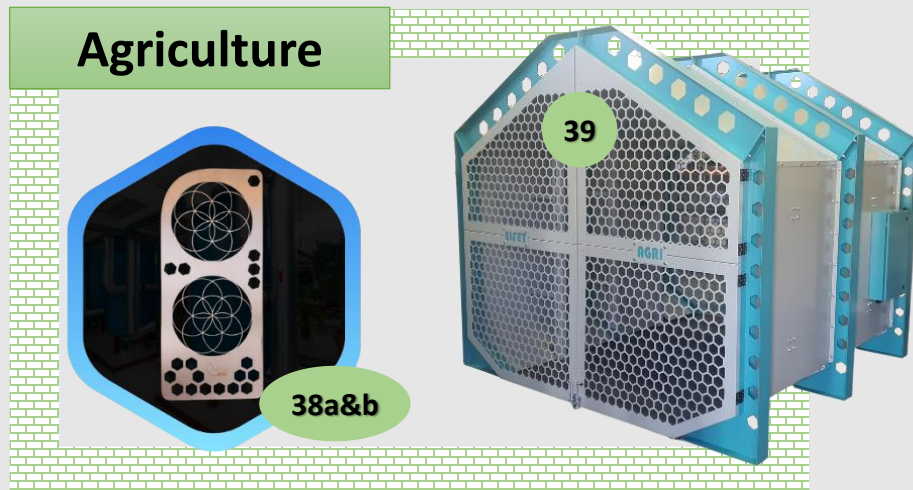

Item	Order Ref	Description
Category : Water Filters		
18	HF1	Any Specific requirement – Please enquire
Category : Plant support		
25	VG-SSD	SS Water Disc – unpolished - Various sizes for Agri Horticulture
26	VG-GC	Galvanised Chain 20cm : Link-3mm
27	VG-CR	Twisted Copper Rods – set of 5 : 14cm length x 4mm
Category : Treatment of third party items – on application		
30	VG-01	Treatment of 6-Pack Seedling trays each
31	VG-02	Treatment of Seeds per small packet Packets of ≥10grams
32	VG-03	Treatment of plastic seedling bags: Small, Medium, Large
Category : Bee Keeping		
33	B-Frames	Treatment of Beehive Frames each
33a	B-Hive	Treatment of Complete Beehive - incl frames
34	SH-10405	Tumbled stones – un-polished 2-4cm each(4 per beehive)
35	SH-10505	Shungite pebbles 2-7cm each (4 per beehive)
36	SH-21213	Shungite Disc 30 x 3mm each 2 per beehive)
25	VG-SSD	SS Water Disc – unpolished - Various sizes for Agri Horticulture
Category : Agriculture and AH		
38a	Cu-Plate Insert	Copper water tank inserts – 348 x 153 x 3mm (limited)
38b	SS-Plate Insert	Stainless Steel tank Inserts – 348 x 153 x 2mm
39	Agri 1/24	Agri Resonance Chamber - only via Dist agreement – SA only!
40	Plunger	AI Plunger (given with cow belts only)
41	Cow belts	Cow belts – Approx. 500 of old version only
42	Goat Chains	Goat chains. 52cm x 4mm. Incl Carabiner Clip