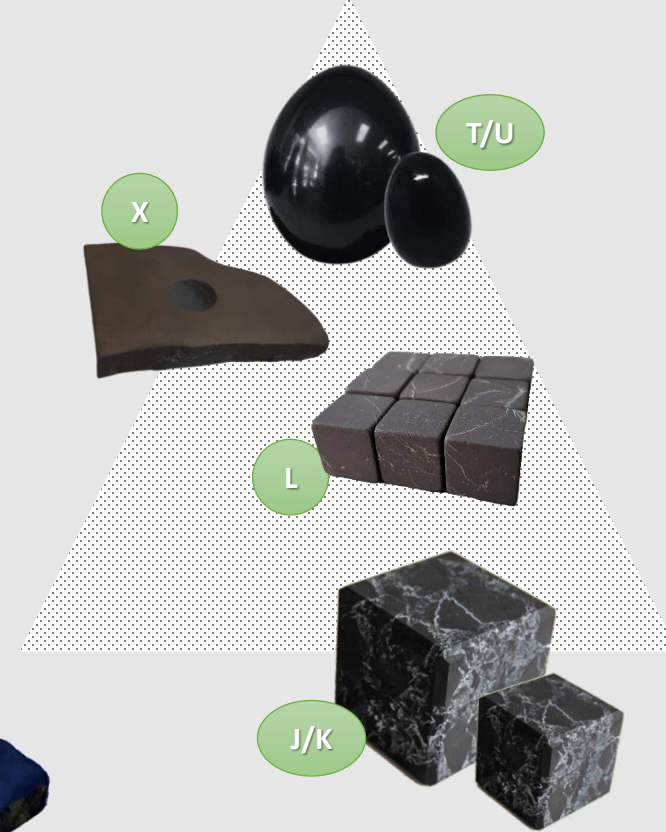

ELFET®

EMF Catalogue 2026